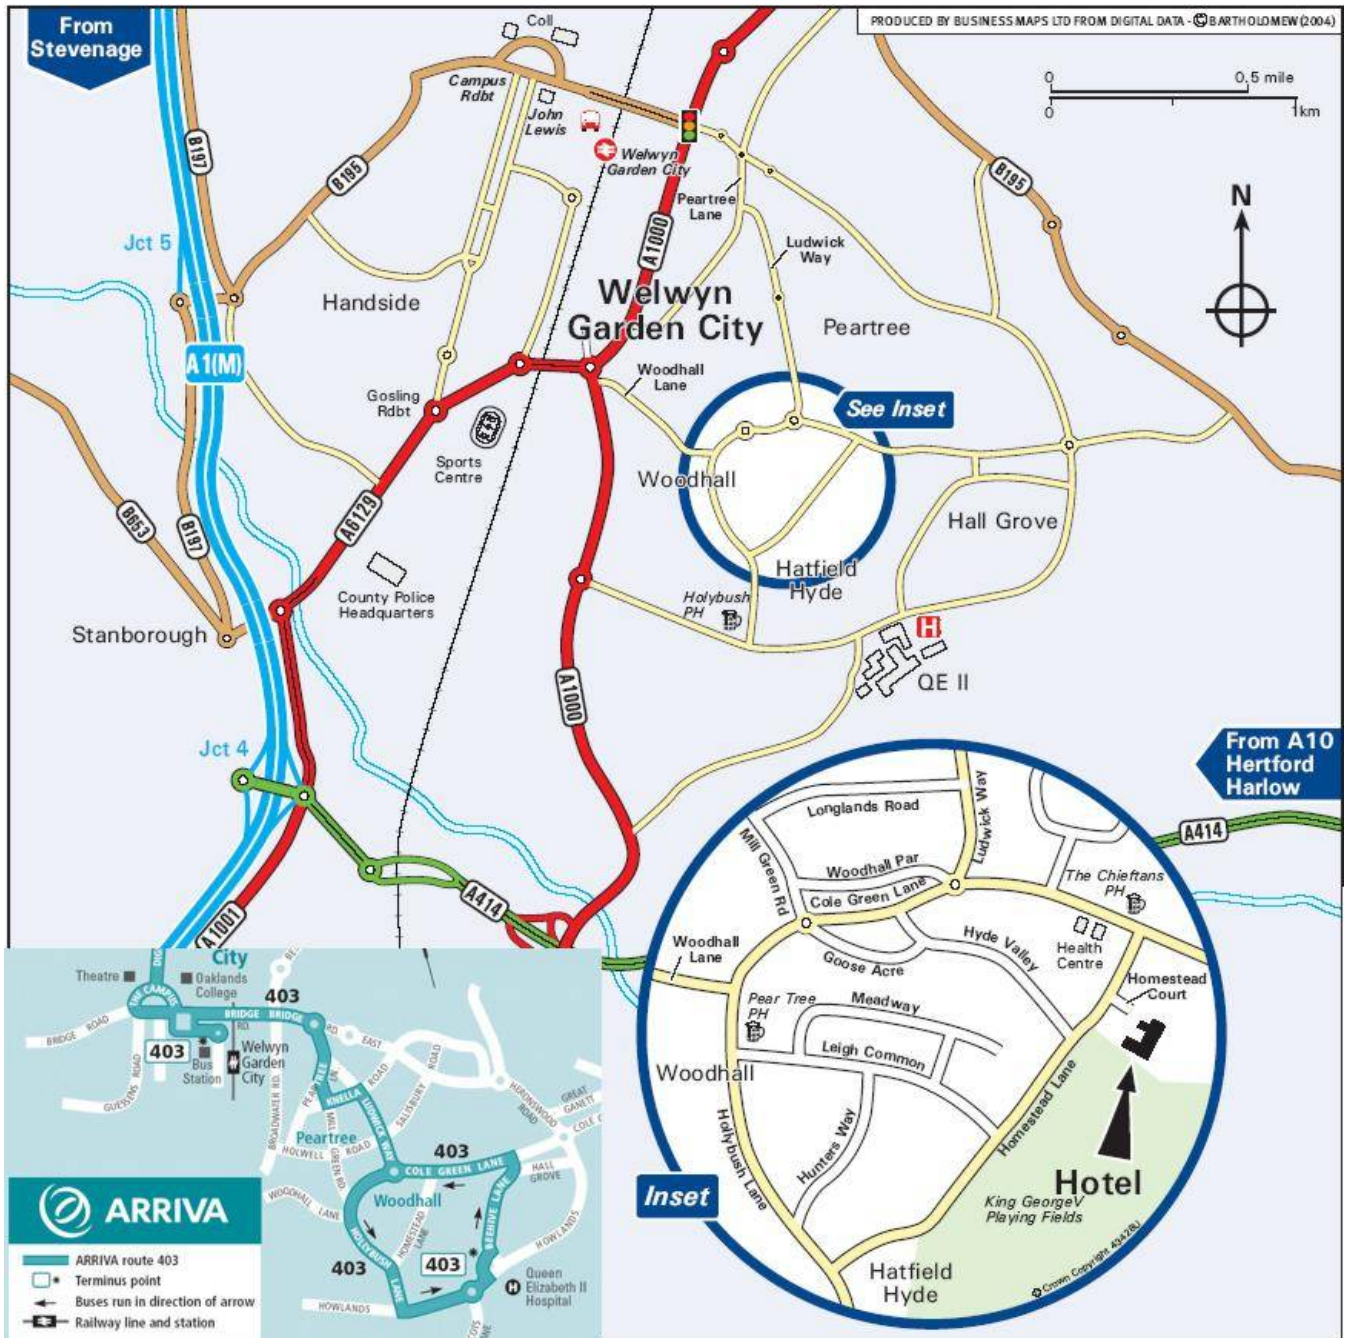

# How to get to Homestead Court Hotel

If you are new to the area, perhaps the easiest way to find the *Homestead Court Hotel* is to follow the signs to the QE II hospital, which is well signposted, and then use the above map for the final approach.